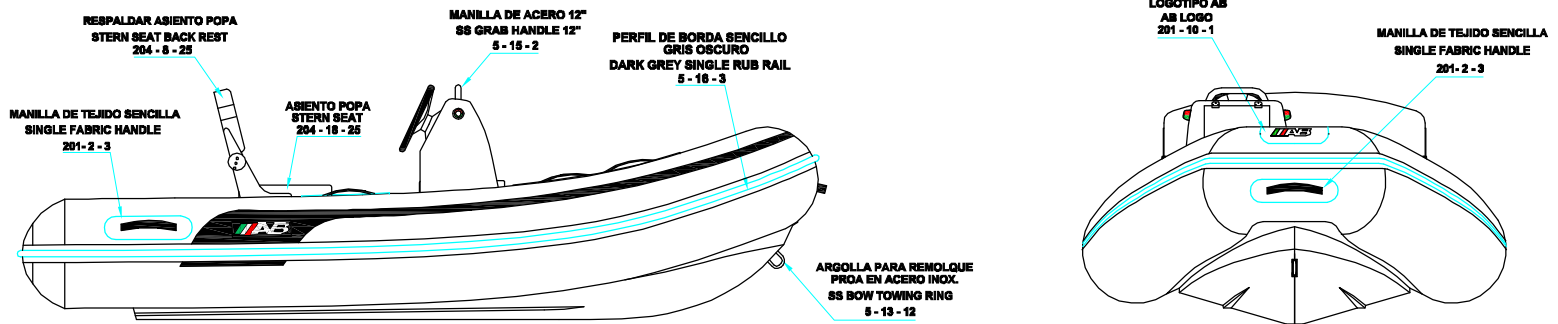

PLANT VIEW
VISTA SUPERIOR

AFT VIEW
VISTA TRASERA

LONGITUDINAL PROFILE
VISTA LATERAL

FORE VIEW
VISTA FRONTAL

NOTA: FAVOR INDICAR COLOR DEL BOTE AL ORDENAR / **NOTE:** MUST INDICATE BOAT COLOR WHEN ORDERING